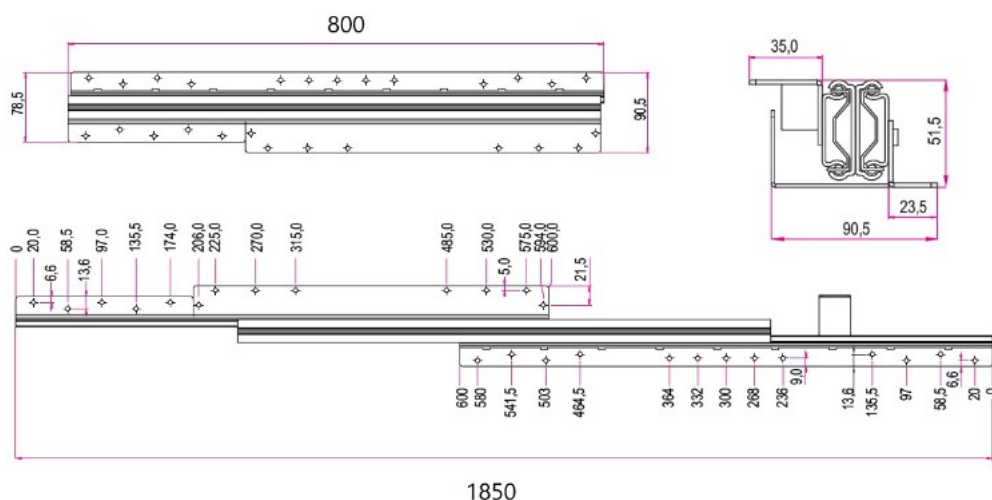

PRODUCT SHEET

Description:

Drawer Slide F/Understair Drawers, 800mm, Steel - Black, W/ Soft Close, Bottom Fixing, 1050mm Opening, 1850mm Total, Open Length, 800mm Closed Length, 50mm Profile Height, 100, KG Load Capacity

Item number:

16.13.702-0

Units	Box	Carton	HS Code	Barcode
Pair	1	1	8302420090	
				5704866522724

SISO A/S

Mileparken 11
DK-2740 Skovlunde
Denmark
VAT: 24786013

Phone +45 45 830 900

www.siso.dk
siso@siso.dk

Danske Bank
Nytorv Branch
Copenhagen
SWIFT: DABADKKK